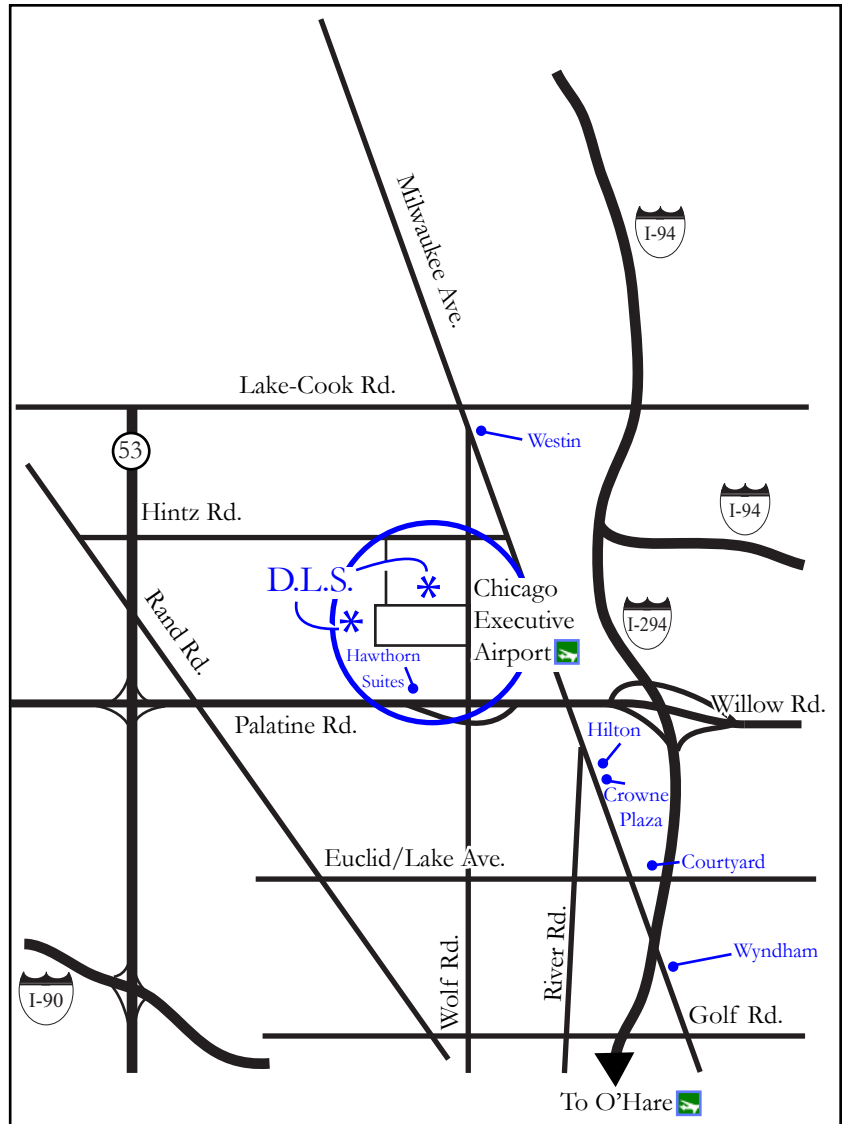

WHEELING LABS

Directions to D.L.S. Wheeling Labs:

From the South Via I-294:

Go north on I-294 past O'Hare and exit Willow Road west. Continue past Milwaukee Ave. and exit Wolf Rd. north. Turn right on Wolf Rd. and turn left at the third street (Marquardt). Take Marquardt west and D.L.S. CA will be on the right, just before Larkin Drive (200 Marquardt). For D.L.S. ES, continue to the end of Marquardt. Turn left on Peterson Dr. D.L.S. Electronic Systems is the 2nd building on the right (1250 Peterson).

From the North Via I-94 & I-294:

From the north via I-94 & I-294, go south on I-94 and exit westbound on Lake Cook Road. Keep right turning left on Milwaukee Ave. moving over to the right lane. Turn right on Wolf Rd. and follow it south past Hintz Rd. Turn right on Marquardt. Take Marquardt west and D.L.S. CA will be on the right, just before Larkin Drive (200 Marquardt). For D.L.S. ES, continue to the end of Marquardt. Turn left on Peterson Dr. D.L.S. Electronic Systems is the 2nd building on the right (1250 Peterson).

Via Milwaukee Ave from the north or south:

Take Milwaukee Ave. to the Palatine "Frontage Rd," south side of Palwaukee Airport. Go west (do not enter Palatine Express) and turn north on Wolf Rd. Turn right on Wolf Rd. and turn left at the third street (Marquardt). Take Marquardt west and D.L.S. CA will be on the right, just before Larkin Drive (200 Marquardt). For D.L.S. ES, continue to the end of Marquardt. Turn left on Peterson Dr. D.L.S. Electronic Systems is the 2nd building on the right (1250 Peterson).

From the West Via Palatine Rd.:

Go east past Route 83 and exit Wolf Rd. north. Turn left on Wolf Rd. and turn left at the third street (Marquardt). Take Marquardt west and D.L.S. CA will be on the right, just before Larkin Drive (200 Marquardt). For D.L.S. ES, continue to the end of Marquardt. Turn left on Peterson Dr. D.L.S. Electronic Systems is the 2nd building on the right (1250 Peterson).

From O'Hare Airport: After picking up your luggage on the lower level, call 303 Cab. Co at 1-888-225-5303 (303's rates are about half that of Chicago's taxis). The dispatcher will tell you the taxi number, door number and where you should wait for the taxi.