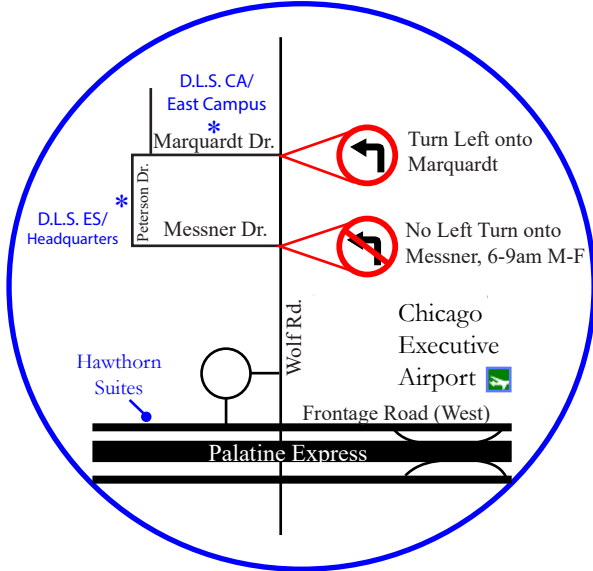

WHEELING LABS

Directions to D.L.S. Wheeling Labs:

From the South Via I-294:

Go north on I-294 past O'Hare and exit Willow Road west. Continue past Milwaukee Ave. and exit Wolf Rd. north. Turn right on Wolf Rd. and turn left at the third street (Marquardt). Take Marquardt west and D.L.S. CA will be on the right, just before Larkin Drive (200 Marquardt). For D.L.S. ES, continue to the end of Marquardt. Turn left on Peterson Dr. D.L.S. Electronic Systems is the 2nd building on the right (1250 Peterson).

From the North Via I-94 & I-294:

From the north via I-94 & I-294, go south on I-94 and exit westbound on Lake Cook Road. Keep right turning left on Milwaukee Ave. moving over to the right lane. Turn right on Wolf Rd. and follow it south past Hintz Rd. Turn right on Marquardt. Take Marquardt west and D.L.S. CA will be on the right, just before Larkin Drive (200 Marquardt). For D.L.S. ES, continue to the end of Marquardt. Turn left on Peterson Dr. D.L.S. Electronic Systems is the 2nd building on the right (1250 Peterson).

Via Milwaukee Ave from the north or south:

Take Milwaukee Ave. to the Palatine "Frontage Rd," south side of Palwaukee Airport. Go west (do not enter Palatine Express) and turn north on Wolf Rd. Turn right on Wolf Rd. and turn left at the third street (Marquardt). Take Marquardt west and D.L.S. CA will be on the right, just before Larkin Drive (200 Marquardt). For D.L.S. ES, continue to the end of Marquardt. Turn left on Peterson Dr. D.L.S. Electronic Systems is the 2nd building on the right (1250 Peterson).

From the West Via Palatine Rd.:

Go east past Route 83 and exit Wolf Rd. north. Turn left on Wolf Rd. and turn left at the third street (Marquardt). Take Marquardt west and D.L.S. CA will be on the right, just before Larkin Drive (200 Marquardt). For D.L.S. ES, continue to the end of Marquardt. Turn left on Peterson Dr. D.L.S. Electronic Systems is the 2nd building on the right (1250 Peterson).

From O'Hare Airport: After picking up your luggage on the lower level, call 303 Cab. Co at 1-888-225-5303 (303's rates are about half that of Chicago's taxis). The dispatcher will tell you the taxi number, door number and where you should wait for the taxi.